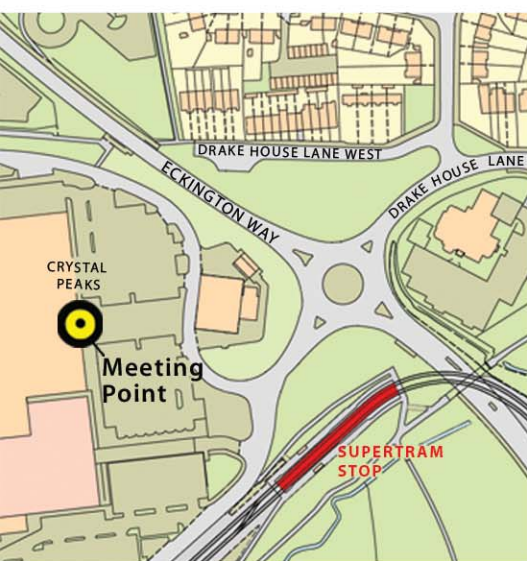

Please wear **suitable
outdoor clothing
& stout boots**

**For further information
please contact:**
Helen Mitchell or Karl Knight
(Sheffield City Council
Landscape Planning Officers)
Tel: 0114 273 5030

Part of
Sheffield
Environment Weeks 2013