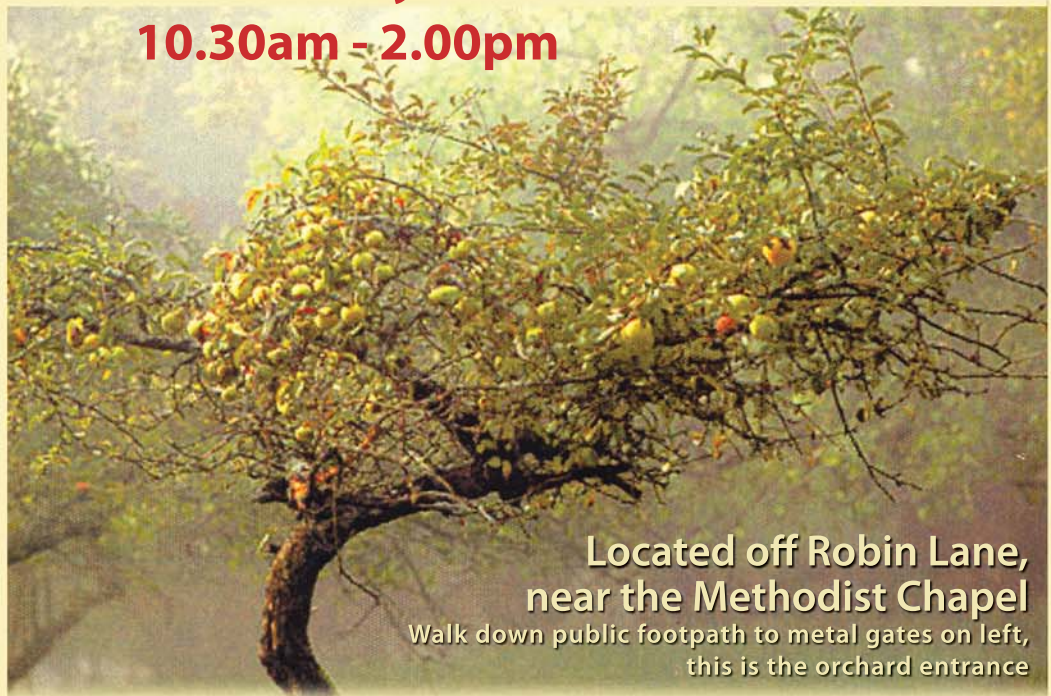

You are invited to...

Beighton Orchard

APPLE DAY

on

Saturday 13th October 2012

10.30am - 2.00pm

Located off Robin Lane,
near the Methodist Chapel
Walk down public footpath to metal gates on left,
this is the orchard entrance